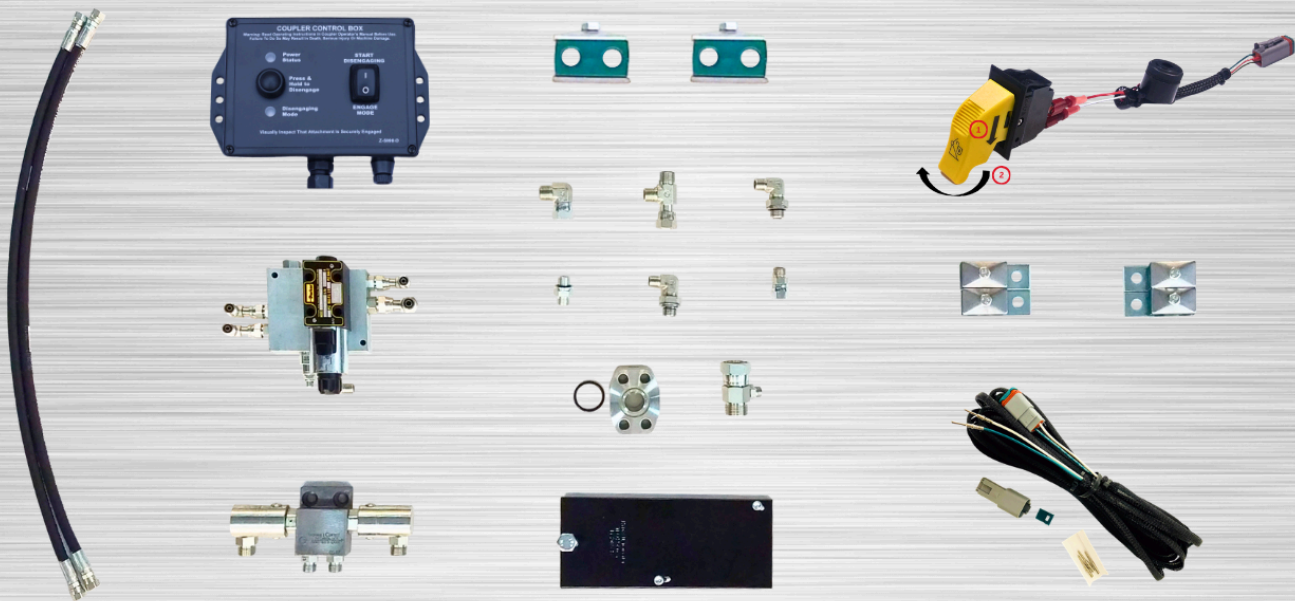

# HYDRAULIC CIRCUIT TECHNOLOGY

EXCAVATOR HYDRAULIC KITS • EXCAVATOR GUARDS • COUPLER LOCK KITS

## REPLACEMENT PARTS

Available for Mini and Full Size Excavators

### PARTS:

- Hose Assemblies
- Bolt-On Hose Clamps
- Electrical Harnesses
- Coupler Valves
- Control Boxes
- Dual Motion Switch w/ Harness
- Live Swivels, Manifolds, & More

888-603-0080

[hctkits.com/online-store/](http://hctkits.com/online-store/)